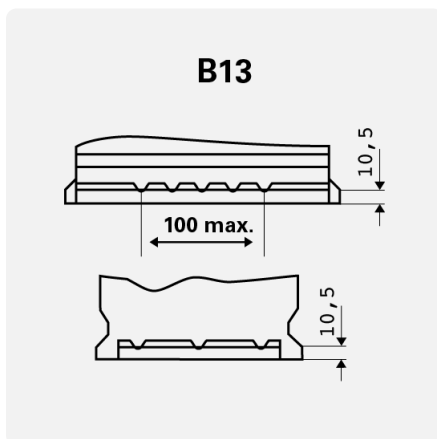

DYNAMIC SLI

544401042K262

TECHNICAL DATA

Capacity:	44 Ah	CCA:	420 A
Voltage:	12 V	Dimensions (L/W/H):	175/175/190
Case Size:	H3/L0	Short Code:	B36
UK-Code:	202	ETN:	544401042
Weight filled:	10,46 kg	Base Hold-down:	B13
Layout:	0	Terminal Type:	1

DRAWINGS

Base Hold-down